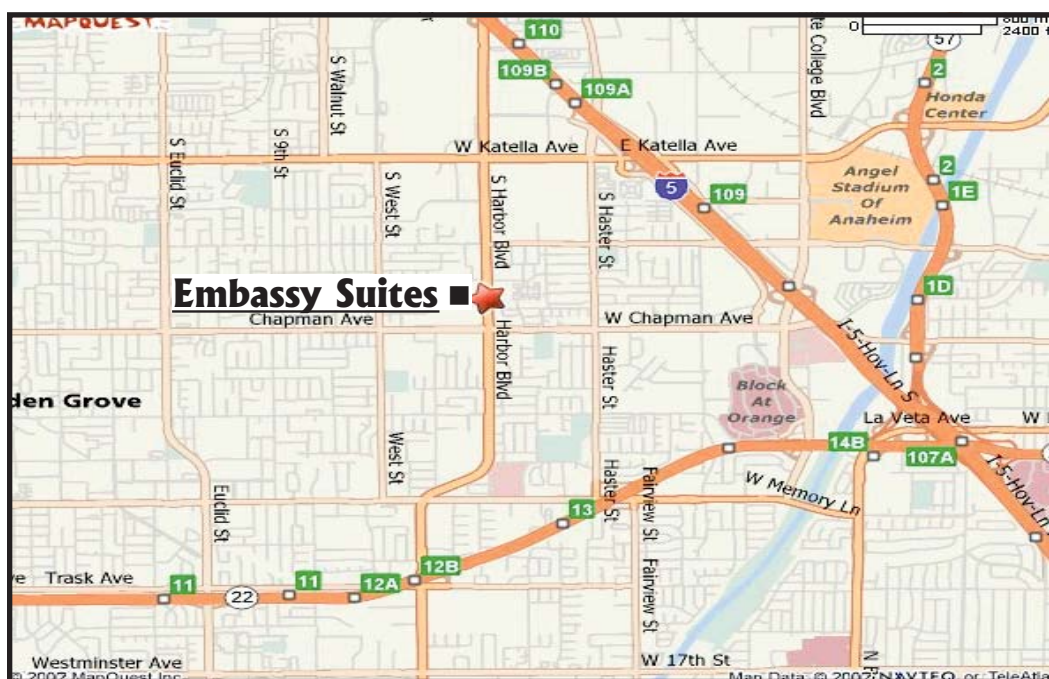

Directions to Embassy Suites:

11767 Harbor Blvd., Garden Grove, CA 92840 - Tel: (714) 539-3300

— If coming on interstate 5 south, exit at Harbor Blvd. and proceed south (turn right); turn right on Hotels; the Hotel is straight ahead.

— If coming on interstate 5 north, exit at Chapman Avenue (left turn). Turn right on Harbor Blvd. Turn left at first signal, Hotels.

— If coming on 22 freeway east, exit at Harbor Blvd. and proceed north; turn left on Hotels.

— If coming on 22 freeway west, take interstate 5 north, exit at Chapman Avenue (left turn). Turn right on Harbor Blvd. Turn left at first signal, Hotels.

— Free self parking.

“For as often as you eat this Matzah and drink the cup, you proclaim the Lord's death until He comes.”